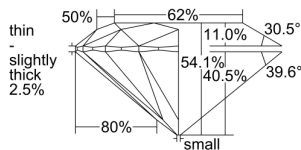

GIA®

FACSIMILE

GIA REPORT 6214118861

Verify this report at GIA.edu

GIA NATURAL DIAMOND DOSSIER®

September 04, 2020
GIA Report Number 6214118861
Shape and Cutting Style ..... Round Brilliant
Measurements ..... 5.20 - 5.27 x 2.83 mm

GRADING RESULTS

Carat Weight ..... 0.47 carat
Color Grade ..... G
Clarity Grade SI1
Cut Grade ..... Fair

ADDITIONAL GRADING INFORMATION

Polish ..... Very Good
Symmetry ..... Fair
Fluorescence ..... Medium Blue
Clarity Characteristics ..... Crystal
Inscription(s): GIA 6214118861

PROPORTIONS

Profile to actual proportions

GRADING SCALES

GIA COLOR SCALE	GIA CLARITY SCALE	GIA CUT SCALE	
D	FLAWLESS	EXCELLENT	
E	INTERNALLY FLAWLESS		
F		VVS₁	VERY GOOD
G	VVS₂		
H	VS₁	GOOD	
I	VS₂		
J	SI₁	FAIR	
K	SI₂		
L	I₁	POOR	
M			I₂
N	I₃		
O			
P			
Q			
R			
S			
T			
U			
V			
W			
X			
Y			
Z